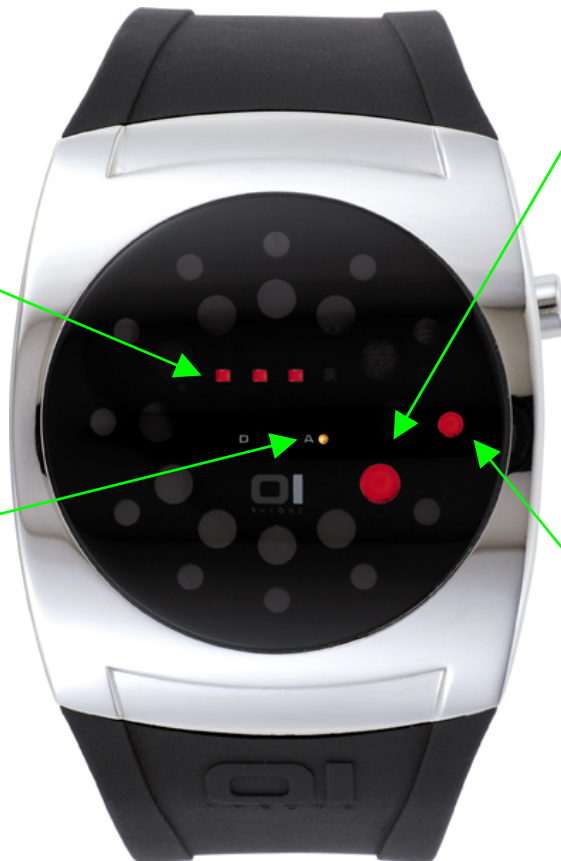

How-to-Read Instructions for Lightmare and Odin's Rage models

The small LEDs
at the center
represent the
single minutes in
between each 5
minutes.

The LEDs in the inner
circle represent the
hours at the same
positions as an analog
watch.

AM LED indicator

The outer circle of
LEDs represent the
minutes in increments
of 5 minutes like in a
regular analog watch.

In this example the time is 4:18 AM